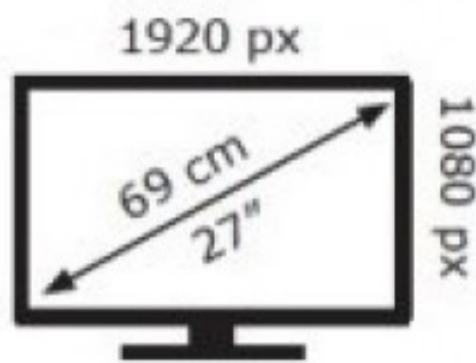

ENERG

LG Electronics

27BL650C

19 kWh/1000h

2019/2013